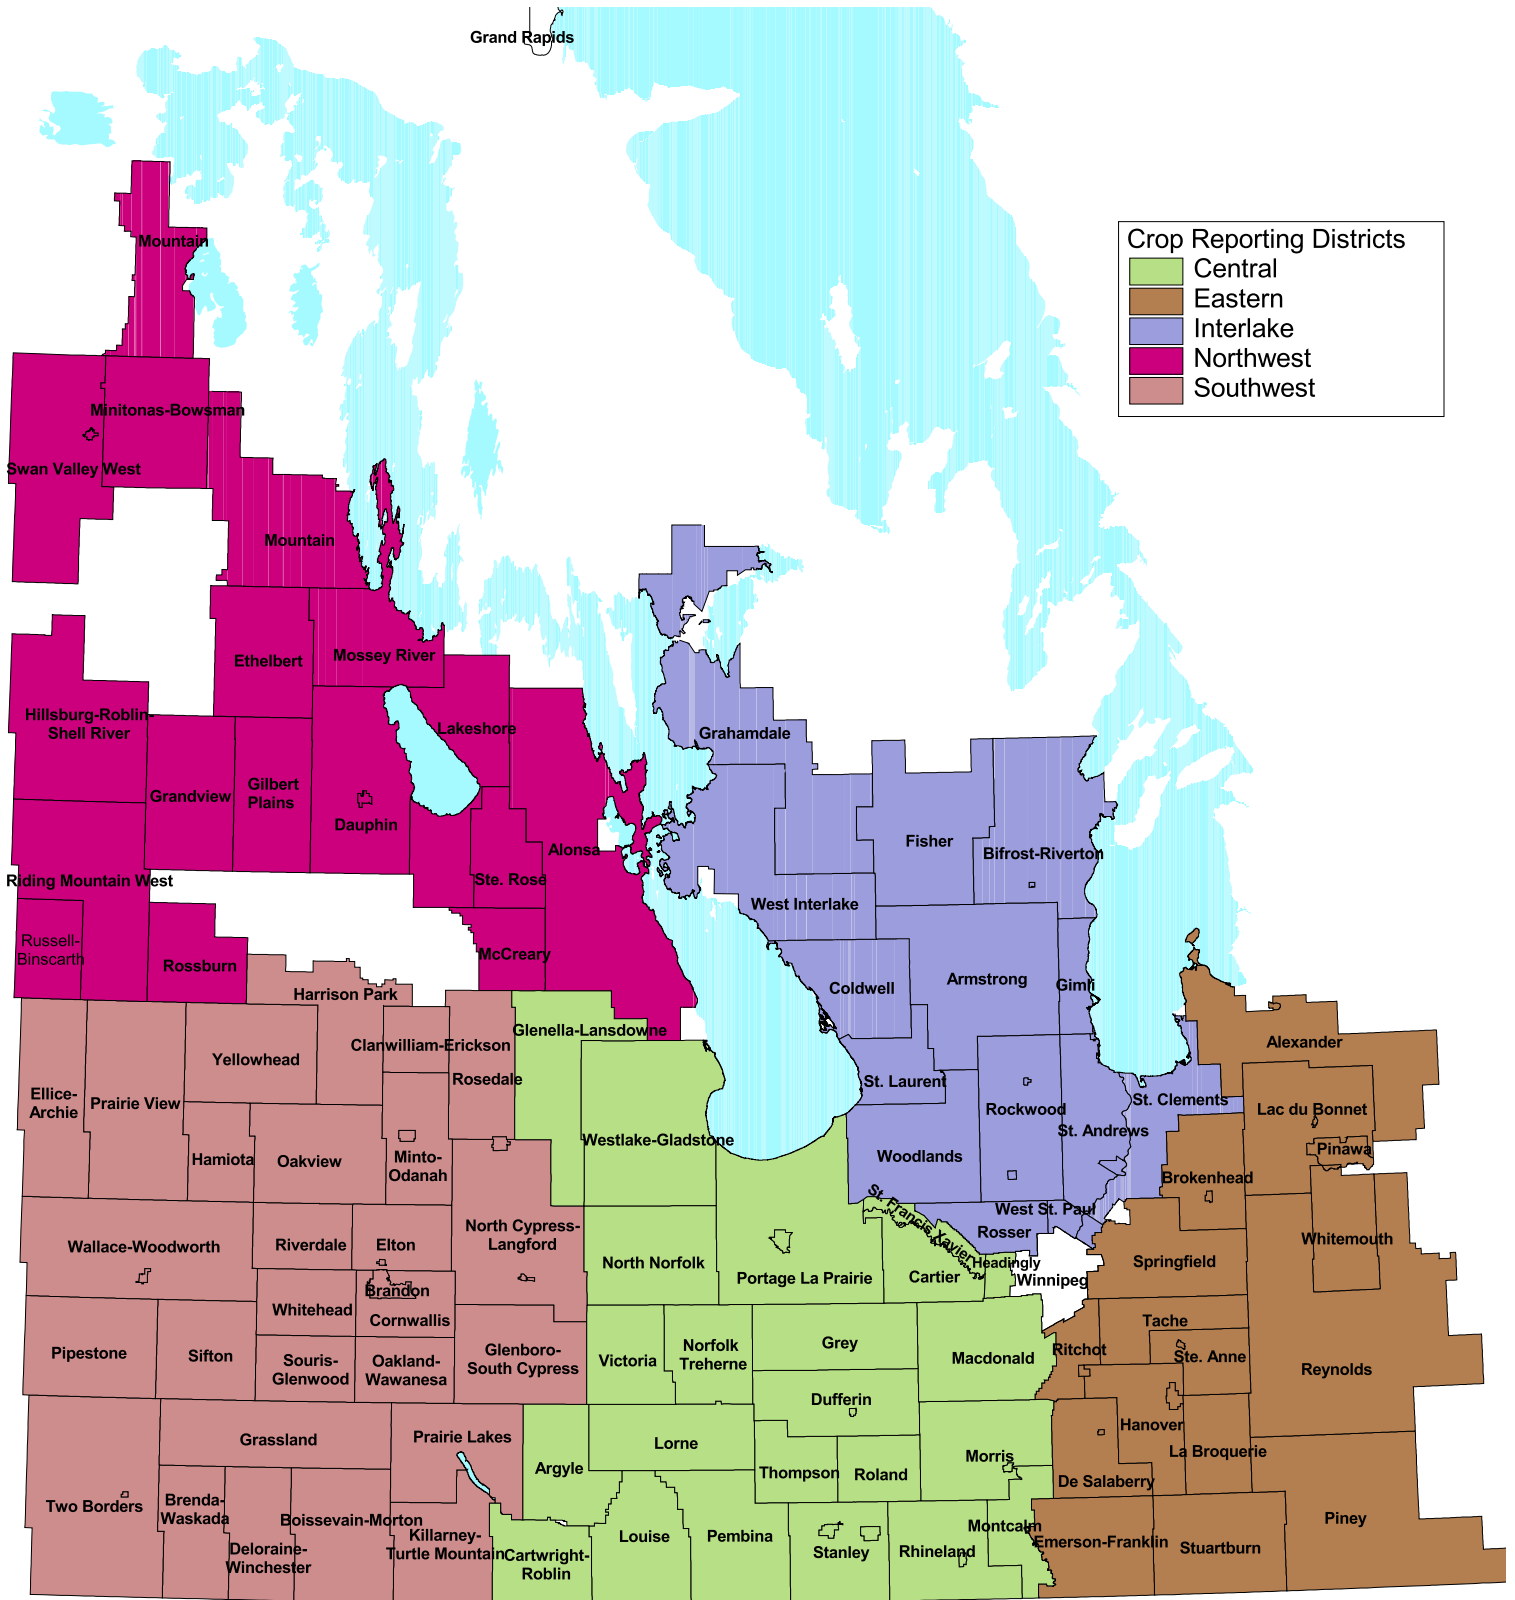

Manitoba Crop Districts

20 0 20 Kilometers

1:2250000

2017-08-09